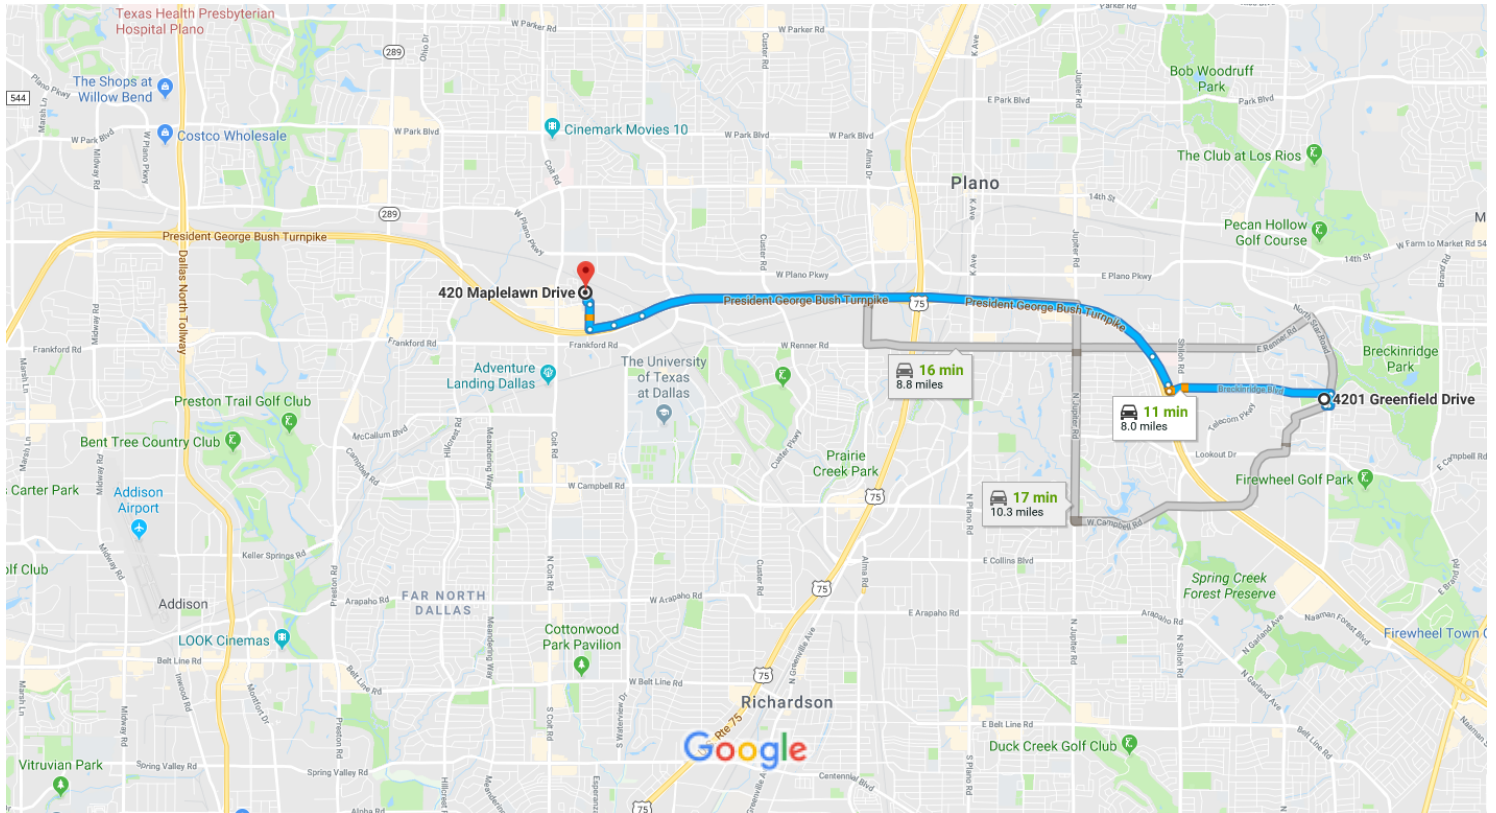

4201 Greenfield Dr, Richardson, TX to 420 Maplelawn Drive 8.0 miles, 11 min  
Dr, Plano, TX 75075

Map data ©2018 Google 1 mi

#### Get on President George Bush Turnpike W from Breckinridge Blvd

- 4 min (2.1 mi)
- ↑ 1. Head east on Greenfield Dr toward North Star Road
- 171 ft
- ↶ 2. Turn left onto North Star Road
- 0.1 mi
- ↶ 3. Turn left onto Breckinridge Blvd
- 1.6 mi
- ↷ 4. Turn right onto TX-190
- 331 ft
- ⤴ 5. Slight left onto the ramp to Turnpike W
- ⚠ Toll road
- 0.3 mi

Follow President George Bush Turnpike W to TX-190 in Plano. Take the Coit Rd exit from President George Bush Turnpike W

5 min (5.3 mi)

-  6. Merge onto President George Bush Turnpike W

 Toll road

5.1 mi

-  7. Take the Coit Rd exit

### Continue on TX-190 to your destination

2 min (0.6 mi)

-  8. Merge onto TX-190

0.2 mi

-  9. Turn right onto Silverglen Dr

0.2 mi

-  10. Continue straight

 Destination will be on the left